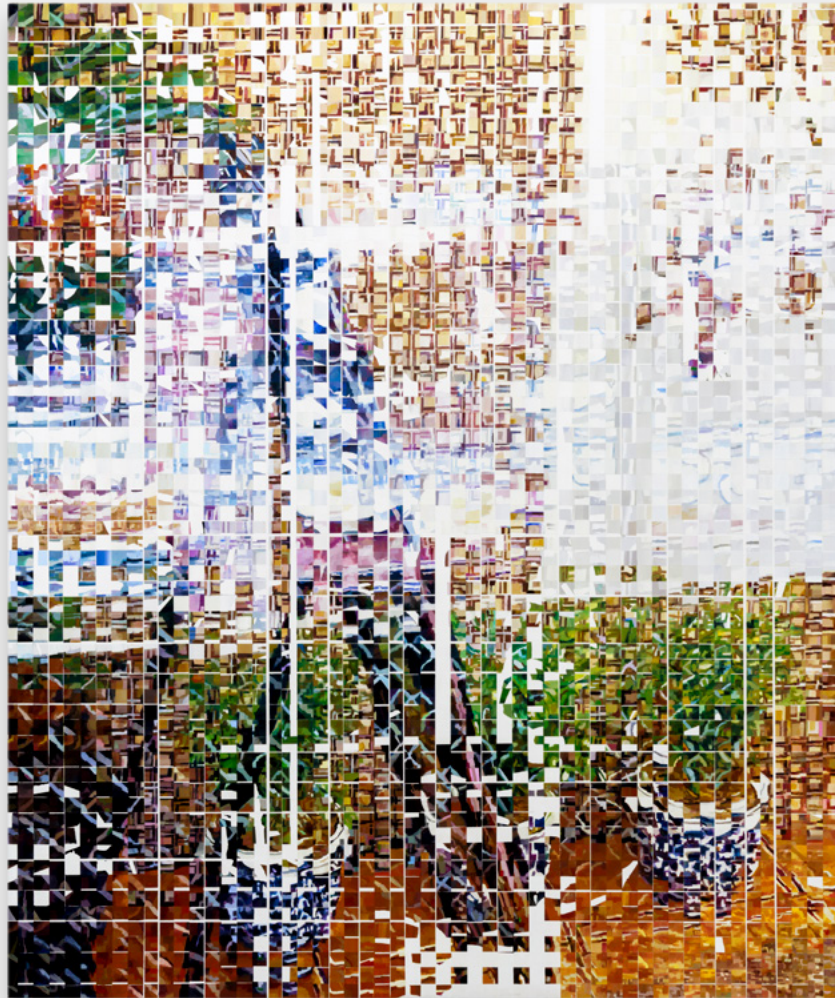

Shiori Tono
Itsumomiruyume

2022

Oil on canvas

194.0 x 162.0 cm

Signed and dated on the reverse