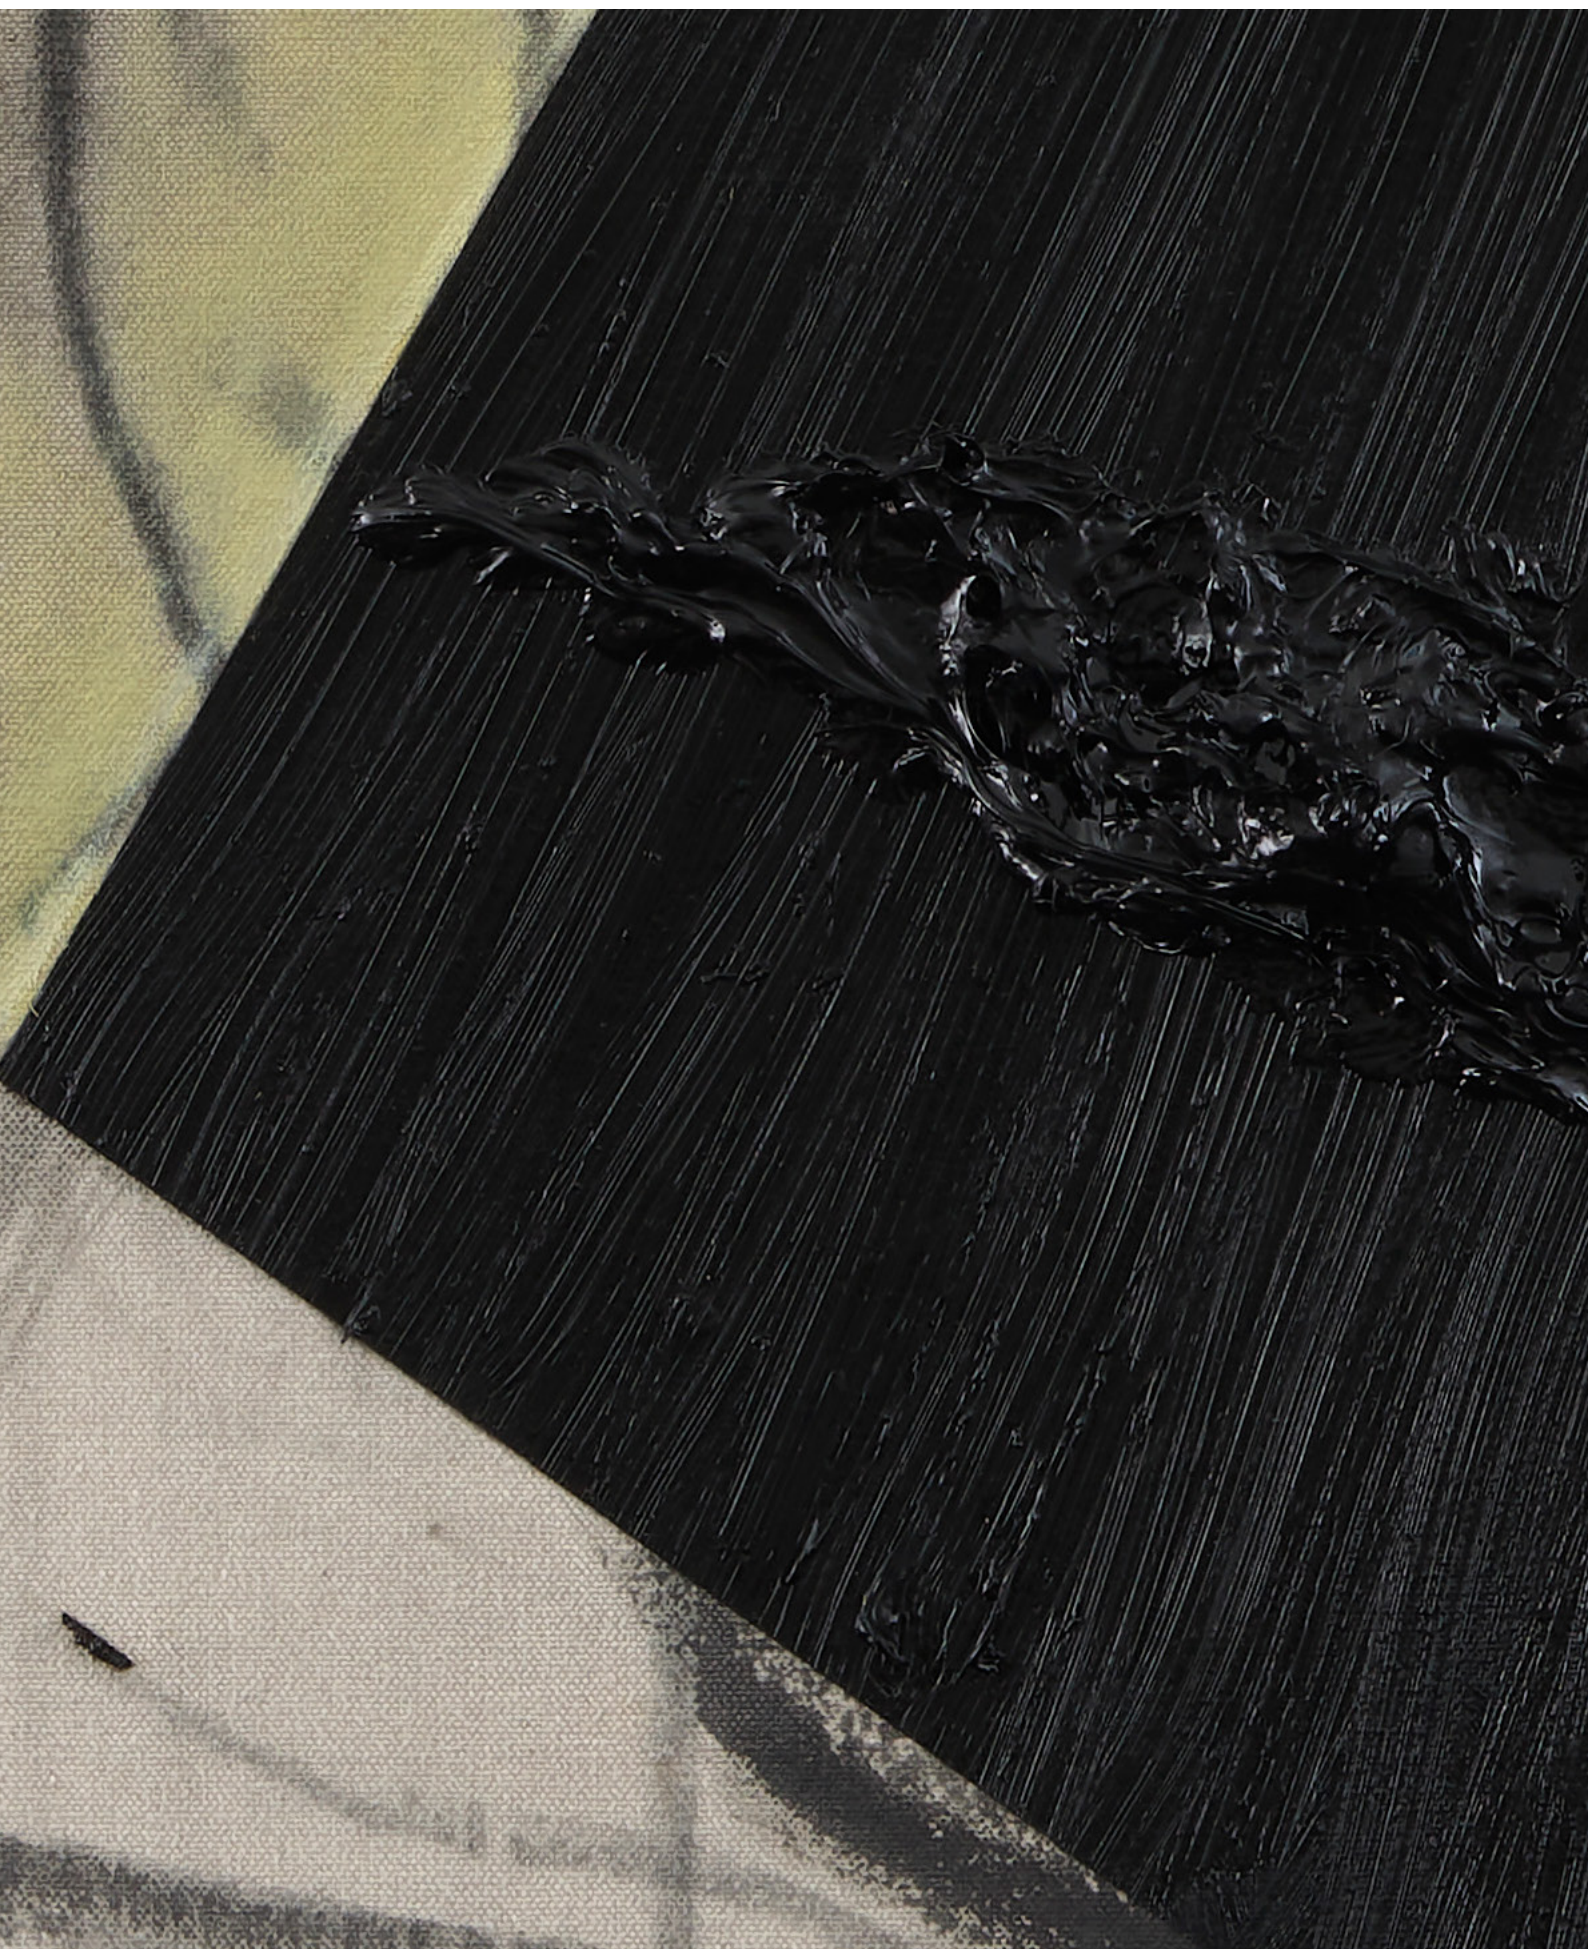

アンソニー・マイラー | Anthony Miler