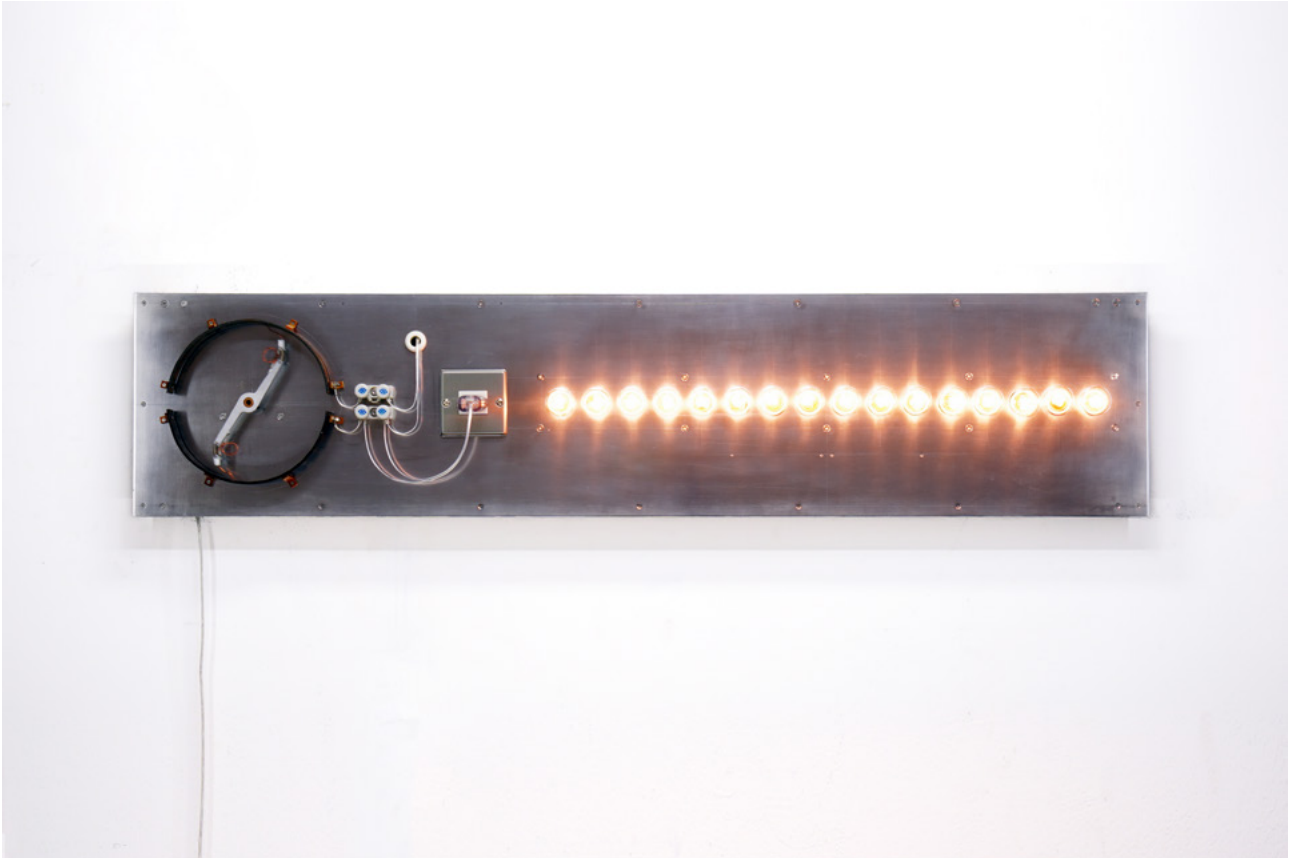

Tamura Satoru

Point of Contact for 16 Incandescent Lamps #4

2021

Mixed media

22.0 x 100.0 x 11.0 cm