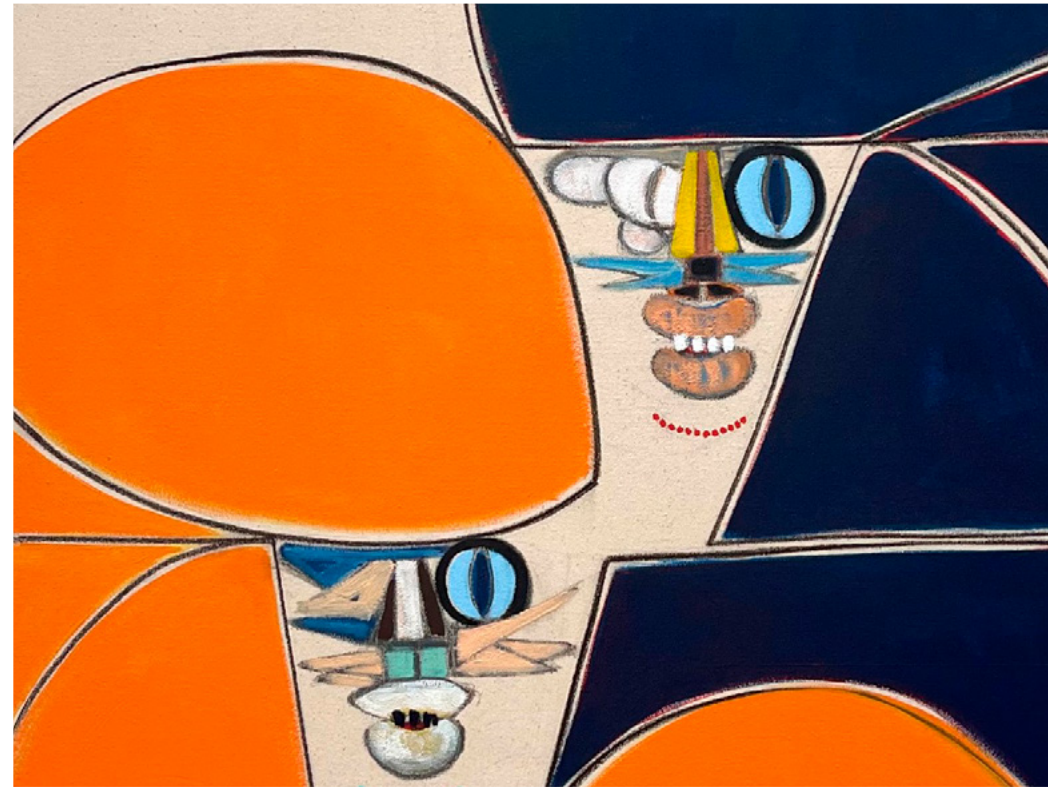

Tokyo Gendai 東京現代

2023.7.7-9  
PACIFICO Yokohama

Presented By 

MAKI Gallery

Booth D09

Susumu Kamijo

Shiori Tono

Satoru Tamura

Anthony Miler

Takuro Tamura

**Susumu Kamijo**  
***Franny and Zooney***

2023  
Oil, flashe vinyl, and pastel pencil on canvas  
76.2 x 63.5 cm

**Susumu Kamijo**  
***Until Then***

2023  
Oil, flashe vinyl, and pastel pencil on canvas  
76.2 x 63.5 cm

塔尾茉莉 | Shiori Tono

**Shiori Tono**  
***Different morning***

2022  
Oil on canvas  
116.7 x 91.0 cm  
Signed and dated on the reverse

MAKI Gallery

---

**Shiori Tono**

***Omiokuri***

2023

Oil on canvas

116.7 x 91.0 cm

Signed and dated on the reverse

MAKI

---

**Shiori Tono**  
***The Last Glitter***

2022

Oil on canvas