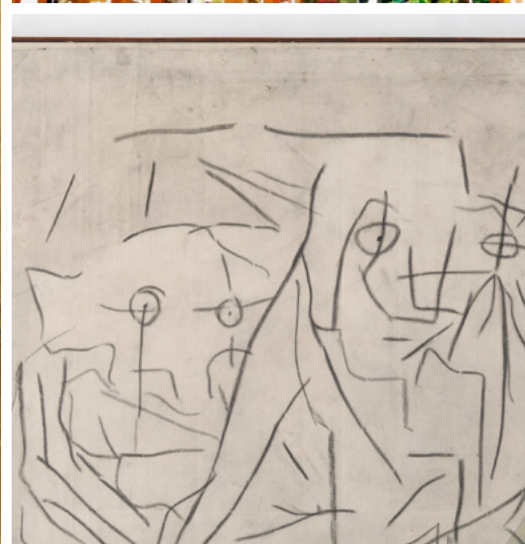

Anthony Miler

Takuro Tamura

**Susumu Kamijo**  
***Franny and Zooney***

2023  
Oil, flashe vinyl, and pastel pencil on canvas  
76.2 x 63.5 cm

**Susumu Kamijo**  
***Until Then***

2023  
Oil, flashe vinyl, and pastel pencil on canvas  
76.2 x 63.5 cm

塔尾茉莉 | Shiori Tono

**Shiori Tono**  
***Different morning***

2022  
Oil on canvas  
116.7 x 91.0 cm  
Signed and dated on the reverse

MAKI Gallery

---

**Shiori Tono**

***Omiokuri***

2023