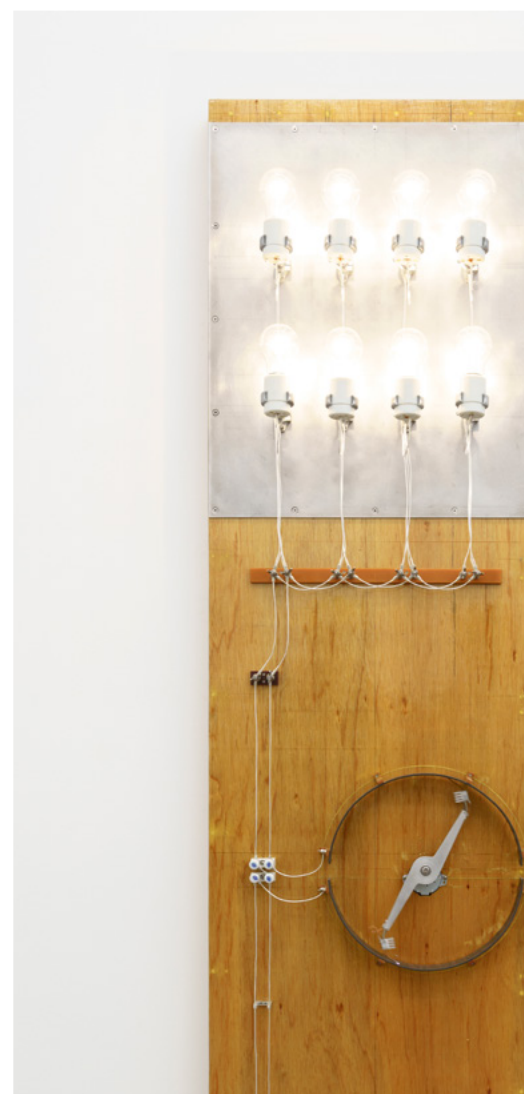

Anthony Miler

Takuro Tamura

**Susumu Kamijo**  
***Franny and Zooney***

2023  
Oil, flashe vinyl, and pastel pencil on canvas  
76.2 x 63.5 cm

**Susumu Kamijo**  
***Until Then***

2023  
Oil, flashe vinyl, and pastel pencil on canvas  
76.2 x 63.5 cm

塔尾茉莉 | Shiori Tono

**Shiori Tono**  
***Different morning***

2022  
Oil on canvas  
116.7 x 91.0 cm  
Signed and dated on the reverse

MAKI Gallery

---

**Shiori Tono**

***Omiokuri***

2023

140.7 x 87.2 x 4.5 cm

Signed and dated on the reverse

**Takuro Tamura**  
***Lovers S-1970***

2023

FRP, MDF, aluminum, mirror, urethane coating

197.0 x 72.5 x 43.0 cm